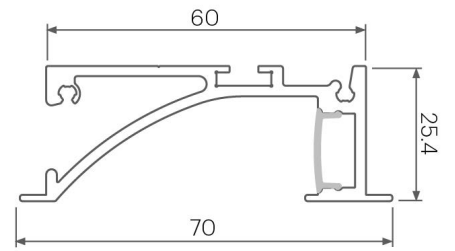

Caribou

Note: Drawings are not to scale.

Razor Wall Washer Caribou

Type

Finish	White
Material	Aluminium
Power supply	24V
Lamp source	LED
Lamp base	SMD
Wattage	14.4W Per Metre
Colour temperature	Warm White 3000K
Lumens	1080lm Per Metre
Rated average life	50,000Hrs
CRI	> 80
Light distribution	Down
Beam angle (degrees)	120°
IP rating	IP20
Mounting	Ceiling
Fixation	Recessed
Cutout	-
Control gear	Remote LED Driver
Dimming	YES - Optional
Warranty	3 Years
Other	