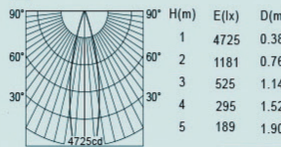

# MIDNIGHT

BY Caribou

ARCHITECTURAL LIGHTING

3000K 15° Ra>90

Beam angle 15°  
Output power 7W  
Luminous flux 513.27lm

3000K 24° Ra>90

Beam angle 24°  
Output power 7W  
Luminous flux 560.55lm

3000K 34° Ra>90

Beam angle 34°  
Output power 7W  
Luminous flux 565.57lm

3000K 15° Ra>90

Beam angle 15°  
Output power 12W  
Luminous flux 770.36lm

3000K 24° Ra>90

Beam angle 24°  
Output power 12W  
Luminous flux 796.05lm

3000K 38° Ra>90

Beam angle 38°  
Output power 12W  
Luminous flux 750.24lm

3000K 15° Ra>90

Beam angle 15°  
Output power 20W  
Luminous flux 1155.68lm

3000K 24° Ra>90

Beam angle 24°  
Output power 20W  
Luminous flux 1182.79lm

3000K 38° Ra>90

Beam angle 38°  
Output power 20W  
Luminous flux 1168.32lm