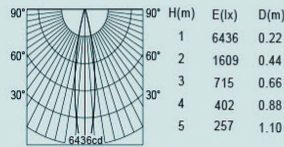

# MIDNIGHT

BY Caribou

ARCHITECTURAL LIGHTING

3000K 15° Ra>90

Beam angle 15°  
Output power 7W  
Luminous flux 513.27lm

3000K 24° Ra>90

Beam angle 24°  
Output power 7W  
Luminous flux 560.55lm

3000K 34° Ra>90

Beam angle 34°  
Output power 7W  
Luminous flux 565.57lm

3000K 15° Ra>90

Beam angle 15°  
Output power 12W  
Luminous flux 770.36lm

3000K 24° Ra>90

Beam angle 24°  
Output power 12W  
Luminous flux 796.05lm

3000K 38° Ra>90

Beam angle 38°  
Output power 12W  
Luminous flux 750.24lm

3000K 15° Ra>90

Beam angle 15°  
Output power 20W  
Luminous flux 1155.68lm

3000K 24° Ra>90

Beam angle 24°  
Output power 20W  
Luminous flux 1182.79lm

3000K 38° Ra>90

Beam angle 38°  
Output power 20W  
Luminous flux 1168.32lm