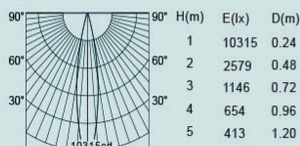

# MIDNIGHT

BY Caribou

ARCHITECTURAL LIGHTING

3000K 15° Ra>90

Beam angle 15°  
Output power 7W  
Luminous flux 513.27lm

3000K 24° Ra>90

Beam angle 24°  
Output power 7W  
Luminous flux 560.55lm

3000K 34° Ra>90

Beam angle 34°  
Output power 7W  
Luminous flux 565.57lm

3000K 15° Ra>90

Beam angle 15°  
Output power 12W  
Luminous flux 770.36lm

3000K 24° Ra>90

Beam angle 24°  
Output power 12W  
Luminous flux 796.05lm

3000K 38° Ra>90

Beam angle 38°  
Output power 12W  
Luminous flux 750.24lm

3000K 15° Ra>90

Beam angle 15°  
Output power 20W  
Luminous flux 1155.68lm

3000K 24° Ra>90

Beam angle 24°  
Output power 20W  
Luminous flux 1182.79lm

3000K 38° Ra>90

Beam angle 38°  
Output power 20W  
Luminous flux 1168.32lm