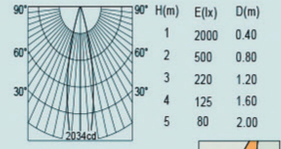

# MIDNIGHT

BY Caribou

ARCHITECTURAL LIGHTING

3000K 15° Ra>90

Beam angle 15°  
Output power 7W  
Luminous flux 513.27lm

3000K 24° Ra>90

Beam angle 24°  
Output power 7W  
Luminous flux 560.55lm

3000K 34° Ra>90

Beam angle 34°  
Output power 7W  
Luminous flux 565.57lm

3000K 15° Ra>90

Beam angle 15°  
Output power 12W  
Luminous flux 770.36lm

3000K 24° Ra>90

Beam angle 24°  
Output power 12W  
Luminous flux 796.05lm

3000K 38° Ra>90

Beam angle 38°  
Output power 12W  
Luminous flux 750.24lm

3000K 15° Ra>90

Beam angle 15°  
Output power 20W  
Luminous flux 1155.68lm

3000K 24° Ra>90

Beam angle 24°  
Output power 20W  
Luminous flux 1182.79lm

3000K 38° Ra>90

Beam angle 38°  
Output power 20W  
Luminous flux 1168.32lm