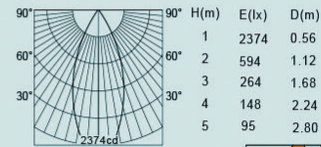

# MIDNIGHT

BY Caribou

ARCHITECTURAL LIGHTING

3000K 15° Ra>90

Beam angle 15°  
Output power 7W  
Luminous flux 513.27lm

3000K 24° Ra>90

Beam angle 24°  
Output power 7W  
Luminous flux 560.55lm

3000K 34° Ra>90

Beam angle 34°  
Output power 7W  
Luminous flux 565.57lm

3000K 15° Ra>90

Beam angle 15°  
Output power 12W  
Luminous flux 770.36lm

3000K 24° Ra>90

Beam angle 24°  
Output power 12W  
Luminous flux 796.05lm

3000K 38° Ra>90

Beam angle 38°  
Output power 12W  
Luminous flux 750.24lm

3000K 15° Ra>90

Beam angle 15°  
Output power 20W  
Luminous flux 1155.68lm

3000K 24° Ra>90

Beam angle 24°  
Output power 20W  
Luminous flux 1182.79lm

3000K 38° Ra>90

Beam angle 38°  
Output power 20W  
Luminous flux 1168.32lm