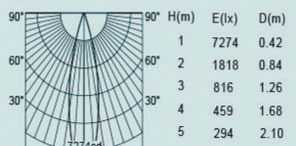

# MIDNIGHT

BY Caribou

ARCHITECTURAL LIGHTING

3000K 15° Ra>90

Beam angle 15°  
Output power 7W  
Luminous flux 513.27lm

3000K 24° Ra>90

Beam angle 24°  
Output power 7W  
Luminous flux 560.55lm

3000K 34° Ra>90

Beam angle 34°  
Output power 7W  
Luminous flux 565.57lm

3000K 15° Ra>90

Beam angle 15°  
Output power 12W  
Luminous flux 770.36lm

3000K 24° Ra>90

Beam angle 24°  
Output power 12W  
Luminous flux 796.05lm

3000K 38° Ra>90

Beam angle 38°  
Output power 12W  
Luminous flux 750.24lm

3000K 15° Ra>90

Beam angle 15°  
Output power 20W  
Luminous flux 1155.68lm

3000K 24° Ra>90

Beam angle 24°  
Output power 20W  
Luminous flux 1182.79lm

3000K 38° Ra>90

Beam angle 38°  
Output power 20W  
Luminous flux 1168.32lm