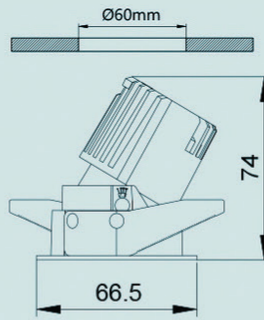

# MIDNIGHT

BY Caribou

ARCHITECTURAL LIGHTING

3000K 15° Ra>90

Beam angle 15°  
Output power 7W  
Luminous flux 513.27lm

3000K 24° Ra>90

Beam angle 24°  
Output power 7W  
Luminous flux 560.55lm

3000K 34° Ra>90

Beam angle 34°  
Output power 7W  
Luminous flux 565.57lm

3000K 15° Ra>90

Beam angle 15°  
Output power 12W  
Luminous flux 770.36lm

3000K 24° Ra>90

Beam angle 24°  
Output power 12W  
Luminous flux 796.05lm

3000K 38° Ra>90

Beam angle 38°  
Output power 20W  
Luminous flux 1168.32lm