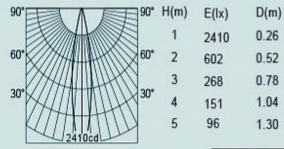

# MIDNIGHT

BY Caribou

ARCHITECTURAL LIGHTING

3000K 15° Ra>90

Beam angle 15°  
Output power 7W  
Luminous flux 513.27lm

3000K 24° Ra>90

Beam angle 24°  
Output power 7W  
Luminous flux 560.55lm

3000K 34° Ra>90

Beam angle 34°  
Output power 7W  
Luminous flux 565.57lm

3000K 15° Ra>90

Beam angle 15°  
Output power 12W  
Luminous flux 770.36lm

3000K 24° Ra>90

Beam angle 24°  
Output power 12W  
Luminous flux 796.05lm

3000K 38° Ra>90

Beam angle 38°  
Output power 12W  
Luminous flux 750.24lm

3000K 15° Ra>90

Beam angle 15°  
Output power 20W  
Luminous flux 1155.68lm

3000K 24° Ra>90

Beam angle 24°  
Output power 20W  
Luminous flux 1182.79lm

3000K 38° Ra>90

Beam angle 38°  
Output power 20W  
Luminous flux 1168.32lm