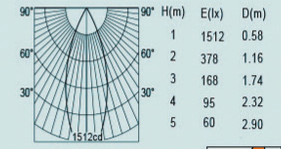

# MIDNIGHT

BY Caribou

ARCHITECTURAL LIGHTING

3000K 15° Ra>90

Beam angle 15°  
Output power 7W  
Luminous flux 513.27lm

3000K 24° Ra>90

Beam angle 24°  
Output power 7W  
Luminous flux 560.55lm

3000K 34° Ra>90

Beam angle 34°  
Output power 7W  
Luminous flux 565.57lm

3000K 15° Ra>90

Beam angle 15°  
Output power 12W  
Luminous flux 770.36lm

3000K 24° Ra>90

Beam angle 24°  
Output power 12W  
Luminous flux 796.05lm

3000K 38° Ra>90

Beam angle 38°  
Output power 12W  
Luminous flux 750.24lm

3000K 15° Ra>90

Beam angle 15°  
Output power 20W  
Luminous flux 1155.68lm

3000K 24° Ra>90

Beam angle 24°  
Output power 20W  
Luminous flux 1182.79lm

3000K 38° Ra>90

Beam angle 38°  
Output power 20W  
Luminous flux 1168.32lm