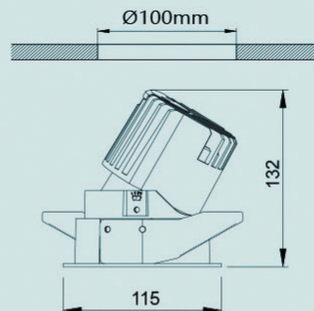

Beam angle 15°
Output power 7W
Luminous flux 513.27lm

Beam angle 24°
Output power 7W
Luminous flux 560.55lm

Beam angle 34°
Output power 7W
Luminous flux 565.57lm

Beam angle 15°
Output power 12W
Luminous flux 770.36lm

Beam angle 24°
Output power 12W
Luminous flux 796.05lm

Beam angle 38°
Output power 12W
Luminous flux 750.24lm

Beam angle 15°
Output power 20W
Luminous flux 1155.68lm

Beam angle 24°
Output power 20W
Luminous flux 1182.79lm

Beam angle 38°
Output power 20W
Luminous flux 1168.32lm