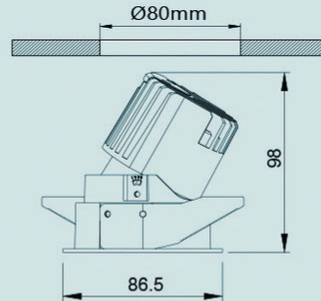

# MIDNIGHT

BY Caribou

ARCHITECTURAL LIGHTING

3000K 15° Ra>90

Beam angle 15°  
Output power 7W  
Luminous flux 513.27lm

3000K 24° Ra>90

Beam angle 24°  
Output power 7W  
Luminous flux 560.55lm

3000K 34° Ra>90

Beam angle 34°  
Output power 7W  
Luminous flux 565.57lm

3000K 15° Ra>90

Beam angle 15°  
Output power 12W  
Luminous flux 770.36lm

3000K 24° Ra>90

Beam angle 24°  
Output power 12W  
Luminous flux 796.05lm

3000K 38° Ra>90

Beam angle 38°  
Output power 20W  
Luminous flux 1168.32lm