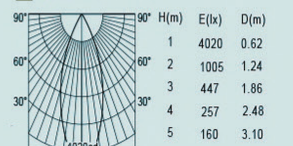

Beam angle 34°  
Output power 7W  
Luminous flux 565.57lm

3000K 15° Ra>90

Beam angle 15°  
Output power 12W  
Luminous flux 770.36lm

3000K 24° Ra>90

Beam angle 24°  
Output power 12W  
Luminous flux 796.05lm

3000K 38° Ra>90

Beam angle 38°  
Output power 12W  
Luminous flux 750.24lm

3000K 15° Ra>90

Beam angle 15°  
Output power 20W  
Luminous flux 1155.68lm

3000K 24° Ra>90

Beam angle 24°  
Output power 20W  
Luminous flux 1182.79lm

3000K 38° Ra>90

Beam angle 38°  
Output power 20W  
Luminous flux 1168.32lm