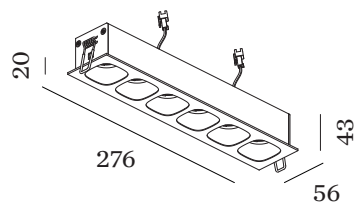

OPTICAL

Flood
 Beam angle 32°

PHYSICAL

Length 276 mm
 Width 56 mm
 Height 43 mm
 0.4 kg

ELECTRICAL

excl. power supply
 2 x 27 V
 Total connected power 30 W
 LED Inset 25.7 W
 500 mA
 PC3
 Safety distance 0.3 m

CUTOUT

Length 269 mm
 Width 50 mm
 Min. ceiling thickness 4 mm
 Max. ceiling thickness 25 mm
 Recessed depth 60 mm

LIGHT DISTRIBUTION

[150651J3] The technical data represent rated values for an ambient temperature of 25°C. The data values for the luminous flux are initially subject to a tolerance of +/- 10%, those for the electrical connected load are initially subject to a tolerance of +/- 10%, and those for the colour temperature are initially subject to a tolerance of +/- 150 K. No liability is assumed for typographical or printing errors. The general terms and conditions of Wever & Ducré BVBA apply.
 © Wever & Ducré BVBA · Spinnerijstraat 99/21 · 8500 Kortrijk · Belgium · www.weverducre.com