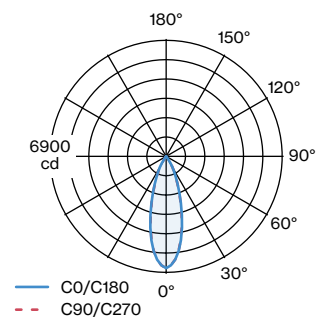

WEVER & DUCRÉ
LIGHTING

PIRRO 6.0

150651J3

Project
Type
Notes
Quantity
Date

GENERAL

Ceiling
 Recessed
 Signal White + Gold
 IP20
 Interior
 2506 lm

LED

2700 K
 CRI 90
 L70 / 50000 h
 3-step binning

OPTICAL

Flood
 Beam angle 32°

PHYSICAL

Length 276 mm
 Width 56 mm
 Height 43 mm
 0.4 kg

ELECTRICAL

excl. power supply
 2 x 27 V
 Total connected power 30 W
 LED Inset 25.7 W
 500 mA
 PC3
 Safety distance 0.3 m

CUTOUT

Length 269 mm
 Width 50 mm
 Min. ceiling thickness 4 mm
 Max. ceiling thickness 25 mm
 Recessed depth 60 mm

LIGHT DISTRIBUTION

[150651J3] The technical data represent rated values for an ambient temperature of 25°C. The data values for the luminous flux are initially subject to a tolerance of +/- 10%, those for the electrical connected load are initially subject to a tolerance of +/- 10%, and those for the colour temperature are initially subject to a tolerance of +/- 150 K. No liability is assumed for typographical or printing errors. The general terms and conditions of Wever & Ducré BVBA apply.
 © Wever & Ducré BVBA · Spinnerijstraat 99/21 · 8500 Kortrijk · Belgium · www.weverducre.com