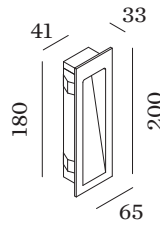

WEVER & DUCRÉ
LIGHTING

ORIS 0.7

327161B4

Project
Type
Notes
Quantity
Date

GENERAL

Wall
Recessed
Jet Black
IP20
Interior
81^a to 140^b lm
RAL 9005 ^c

LED

3000 K
CRI 80
L90 / 50000 h
3-step binning

PHYSICAL

Length 65 mm
Width 33 mm
Height 200 mm
0.28 kg

ELECTRICAL

excl. power supply
3 V
Total connected power 1.4^a to 2.9^b W
350^a to 700^b mA
PC3
Safety distance 0.3 m

CUTOUT

Length 47 mm
Width 182 mm
Min. ceiling thickness 12 mm
Max. ceiling thickness 40 mm
Recessed depth 40 mm

^a 350mA

^b 700mA

^c RAL Palette colors may deviate slightly due to production conditions.