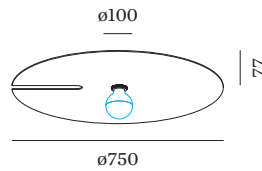

Lamp G95

E27

Socket E27

max. 15 W

CRI 90

PHYSICAL

Diameter 750 mm

Height 77 mm

2.1 kg

ELECTRICAL

220 - 240 V

Total connected power 5 W

PC1

LIGHT DISTRIBUTION

WEVER & DUCRÉ
LIGHTING

MIRRO 3.0