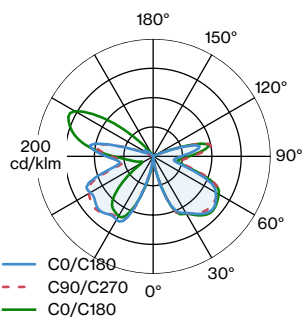

Lamp G95

E27

Socket E27

max. 15 W

CRI 90

PHYSICAL

Diameter 750 mm

Height 77 mm

2.1 kg

ELECTRICAL

220 - 240 V

Total connected power 5 W

PC1

LIGHT DISTRIBUTION

WEVER & DUCRÉ
LIGHTING

MIRRO 3.0