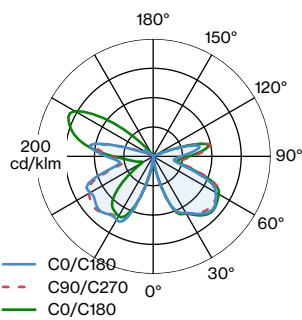

Lamp A60

E27

Socket E27

max. 15 W

CRI 90

PHYSICAL

Diameter 300 mm

Height 77 mm

0.7 kg

ELECTRICAL

220 - 240 V

Total connected power 5.1 W

PC1

LIGHT DISTRIBUTION

[6321E8GB0] The technical data represent rated values for an ambient temperature of 25°C. The data values for the luminous flux are initially subject to a tolerance of +/- 10%, those for the electrical connected load are initially subject to a tolerance of +/- 10%, and those for the colour temperature are initially subject to a tolerance of +/- 150 K. No liability is assumed for typographical or printing errors. The general terms and conditions of Wever & Ducré BVBA apply.
© Wever & Ducré BVBA · Spinnerijstraat 99/21 · 8500 Kortrijk · Belgium · www.weverducre.com