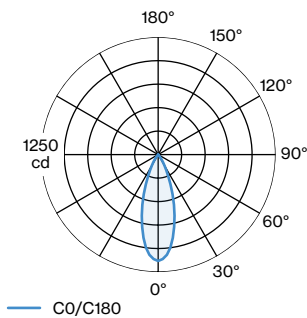

RAL 9003^a

LED

2700 K

CRI 90

L70 / 50000 h

OPTICAL

Flood

Beam angle 35°

PHYSICAL

Diameter 34 mm

Height 55 mm

0.13 kg

Tilt min 90°

Tilt max 90°

Rotation 350°

ELECTRICAL

Length 66 mm

Width 32 mm

Min. ceiling thickness 4 mm

Max. ceiling thickness 26 mm

Recessed depth 85 mm

^a RAL Palette colors may deviate slightly due to production conditions.

LIGHT DISTRIBUTION

[166861W3] The technical data represent rated values for an ambient temperature of 25°C. The data values for the luminous flux are initially subject to a tolerance of +/- 10%, those for the electrical connected load are initially subject to a tolerance of +/- 10%, and those for the colour temperature are initially subject to a tolerance of +/- 150 K. No liability is assumed for typographical or printing errors. The general terms and conditions of Wever & Ducré BVBA apply.
© Wever & Ducré BVBA · Spinnerijstraat 99/21 · 8500 Kortrijk · Belgium · www.weverducre.com

WEVER & DUCRÉ
LIGHTING

CENO

1.1

166861W3

CONE DIAGRAM

flood 35° 350mA

h (m)	EO° (lx)	ø (m)
1	1132	0.63
2	283	1.25
3	125	1.88
4	70	2.50
5	45	3.13

Maintenance Factors