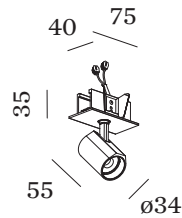

PHYSICAL

Diameter 34 mm

Height 55 mm

0.13 kg

Tilt min 90°

Tilt max 90°

Rotation 350°

ELECTRICAL

excl. power supply

18 V

Total connected power 8.1 W

LED Inset 6.1 W

350 mA

PC3

Safety distance 0.3 m

CUTOUT

Length 66 mm

Width 32 mm

Min. ceiling thickness 4 mm

Max. ceiling thickness 26 mm

Recessed depth 85 mm

^a RAL Palette colors may deviate slightly due to production conditions.

LIGHT DISTRIBUTION

[166861W3] The technical data represent rated values for an ambient temperature of 25°C. The data values for the luminous flux are initially subject to a tolerance of +/- 10%, those for the electrical connected load are initially subject to a tolerance of +/- 10%, and those for the colour temperature are initially subject to a tolerance of +/- 150 K. No liability is assumed for typographical or printing errors. The general terms and conditions of Wever & Ducré BVBA apply.
© Wever & Ducré BVBA · Spinnerijstraat 99/21 · 8500 Kortrijk · Belgium · www.weverducre.com