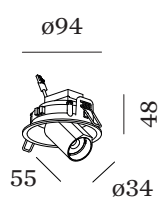

OPTICAL

Flood
 Beam angle 35°

PHYSICAL

Diameter 94 mm
 Height 48 mm
 0.2 kg
 wire springs
 Tilt max 60°
 Rotation 355°

ELECTRICAL

excl. power supply
 9 V
 Total connected power 8.3 W
 700 mA
 PC3
 Safety distance 0.3 m

CUTOUT

Diameter 86-89 mm
 Min. ceiling thickness 4 mm
 Max. ceiling thickness 23 mm
 Recessed depth 60 mm

^a RAL Palette colors may deviate slightly due to production conditions.

LIGHT DISTRIBUTION

[164161W3] The technical data represent rated values for an ambient temperature of 25°C. The data values for the luminous flux are initially subject to a tolerance of +/- 10%, those for the electrical connected load are initially subject to a tolerance of +/- 10%, and those for the colour temperature are initially subject to a tolerance of +/- 150 K. No liability is assumed for typographical or printing errors. The general terms and conditions of Wever & Ducré BVBA apply.
 © Wever & Ducré BVBA · Spinnerijstraat 99/21 · 8500 Kortrijk · Belgium · www.weverducre.com