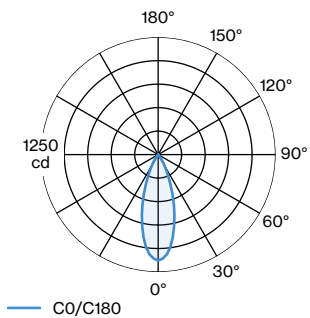

OPTICAL

Flood
 Beam angle 35°

PHYSICAL

Diameter 94 mm
 Height 48 mm
 0.2 kg
 wire springs
 Tilt max 60°
 Rotation 355°

ELECTRICAL

excl. power supply
 9 V
 Total connected power 8.3 W
 700 mA
 PC3
 Safety distance 0.3 m

CUTOUT

Diameter 86-89 mm
 Min. ceiling thickness 4 mm
 Max. ceiling thickness 23 mm
 Recessed depth 60 mm

^a RAL Palette colors may deviate slightly due to production conditions.

LIGHT DISTRIBUTION

[164161W3] The technical data represent rated values for an ambient temperature of 25°C. The data values for the luminous flux are initially subject to a tolerance of +/- 10%, those for the electrical connected load are initially subject to a tolerance of +/- 10%, and those for the colour temperature are initially subject to a tolerance of +/- 150 K. No liability is assumed for typographical or printing errors. The general terms and conditions of Wever & Ducré BVBA apply.
 © Wever & Ducré BVBA · Spinnerijstraat 99/21 · 8500 Kortrijk · Belgium · www.weverducre.com

WEVER & DUCRÉ
LIGHTING

BLIEK ROUND petit 1.0

164161W3

CONE DIAGRAM

flood 35° 700mA

h (m)	EO ³ (lx)	ø (m)
1	1127	0.63
2	281	1.25
3	125	1.88
4	70	2.50
5	45	3.13

Maintenance Factors

Operating Time [h]	10 000	20 000	30 000	40 000	50 000
LLMF	0.92	0.88	0.83	0.79	0.76
LSF	1	1	1	1	1