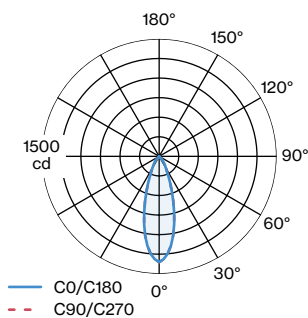

OPTICAL

Flood
 Beam angle 32°

PHYSICAL

Length 100 mm
 Width 100 mm
 Height 100 mm
 0.67 kg

ELECTRICAL

phase-cut dim
 220 - 240 V
 Total connected power 7.9 W
 PC1
 Safety distance 0.3 m

^a RAL Palette colors may deviate slightly due to production conditions.

LIGHT DISTRIBUTION

[735164W4] The technical data represent rated values for an ambient temperature of 25°C. The data values for the luminous flux are initially subject to a tolerance of +/- 10%, those for the electrical connected load are initially subject to a tolerance of +/- 10%, and those for the colour temperature are initially subject to a tolerance of +/- 150 K. No liability is assumed for typographical or printing errors. The general terms and conditions of Wever & Ducré BVBA apply.
 © Wever & Ducré BVBA · Spinnerijstraat 99/21 · 8500 Kortrijk · Belgium · www.weverducre.com