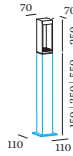

WEVER & DUCRÉ
LIGHTING

LINUS 1.0

726173A4

Project

Type

Notes

Quantity

Date

GENERAL

Floor
Surface
Anthracite Grey
IP65
Exterior
230 lm
RAL 7016 ^a

LED

3000 K
CRI 80
L70 / 50000 h
3-step binning

PHYSICAL

Length 70 mm
Width 70 mm
Height 250 mm
0.95 kg

ELECTRICAL

220 - 240 V
Total connected power 7.2 W
PC2
Safety distance 0.3 m

^a RAL Palette colors may deviate slightly due to production conditions.