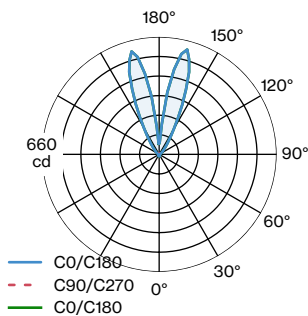

LIGHT DISTRIBUTION