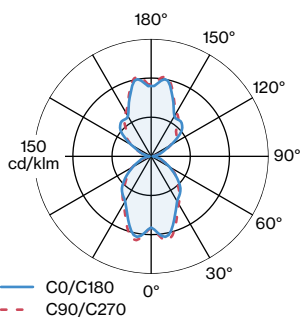

GENERAL

Ceiling

Surface

Silver/Grey

IP20

Interior

Indirect 350 lm

Direct 360 lm

PHYSICAL

Diameter 390 mm

Height 200 mm

4 kg

ELECTRICAL

220 - 240 V

Total connected power 16.4 W

PC1

Safety distance 0.3 m

LIGHT DISTRIBUTION

[2051E8S0] The technical data represent rated values for an ambient temperature of 25°C. The data values for the luminous flux are initially subject to a tolerance of +/- 10%, those for the electrical connected load are initially subject to a tolerance of +/- 10%, and those for the colour temperature are initially subject to a tolerance of +/- 150 K. No liability is assumed for typographical or printing errors. The general terms and conditions of Wever & Ducré BVBA apply.
© Wever & Ducré BVBA · Spinnerijstraat 99/21 · 8500 Kortrijk · Belgium · www.weverducre.com