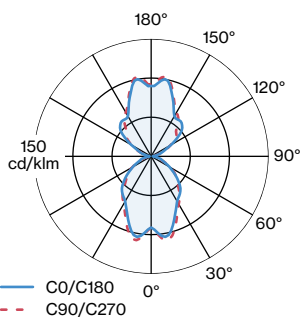

GENERAL

Wall
Surface
Gold
IP20
Interior
Indirect 115 lm
Direct 120 lm
Total 235 lm

LED

Lamp A60
E27
Socket E27
max. 53 W
CRI 90
L70 / 50000 h

PHYSICAL

Length 188 mm
Width 175 mm
Height 150 mm
1.02 kg

ELECTRICAL

220 - 240 V
Total connected power 5.5 W
PC1
Safety distance 0.3 m

LIGHT DISTRIBUTION

[2055E8G0] The technical data represent rated values for an ambient temperature of 25°C. The data values for the luminous flux are initially subject to a tolerance of +/- 10%, those for the electrical connected load are initially subject to a tolerance of +/- 10%, and those for the colour temperature are initially subject to a tolerance of +/- 150 K. No liability is assumed for typographical or printing errors. The general terms and conditions of Wever & Ducré BVBA apply.
© Wever & Ducré BVBA · Spinnerijstraat 99/21 · 8500 Kortrijk · Belgium · www.weverducre.com