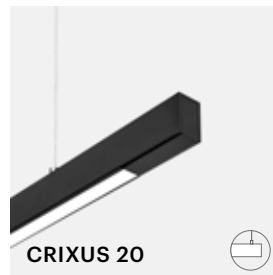

Razor Pendants

CRIXUS

Crixus is a sleek custom linear profile system designed for residential, retail and light commercial applications. Designed to be either suspended or surface mounted and available with an assortment of outputs, colour finishes (including Anodised Brass or Bronze) and dimming options available.

Available Finishes

TIP: Did you know that we can custom finish your LED Profiles in a whole variety of different colours and finishes? Crixus 20 is most popular when finished in Anodised Brass. A very popular product for over kitchen island benches with the flexibility to choose your own length.

Crixus 40 has proven popular for apartments due to the compact design, making Crixus more proportional in size when installed over kitchens in smaller spaces.