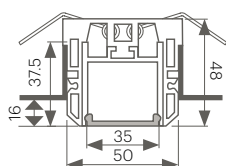

Available Finishes

Razor Max 3 & 4 are an excellent choice for commercial projects and offer the most flexibility for applications including surface mounted, recessed, suspended, wall mounted and trimless with a full complement of LED options (refer to the specifications at the back of the catalogue).