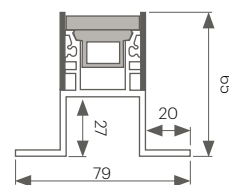

Razor Specialised

GRAZER, FLOOR,
WALL WASH & POOL