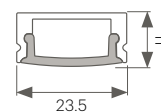

Razor Max 1-4

A versatile linear LED solution custom fabricated to meet specific project requirements. An assortment of profiles fall under the Razor Max category with a variety of power outputs, colours and finishes with the ability to surface mount, recess or suspend the systems.

TIP: The larger profile size of the Razor Max 1 & 2 provides a more proportional solution for those applications with higher ceilings or larger joinery details, whilst maintaining a low profile in design. With the extra size, higher output LED can also be used and thermally managed for longevity of the light source.