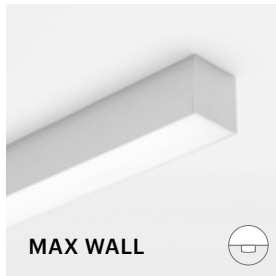

MAX 1

MAX 2

MAX 3

Available Finishes

Razor Max 3 & 4 are an excellent choice for commercial projects and offer the most flexibility for applications including surface mounted, recessed, suspended, wall mounted and trimless with a full complement of LED options (refer to the specifications at the back of the catalogue).