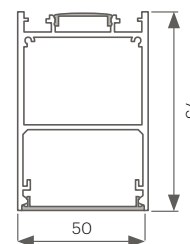

Razor Super Max 50

Razor Super Max 50 is a high output linear extrusion system designed for office applications. Available in an assortment of styles and options including recessed, suspended or surface mounted. Various outputs, colour finishes and dimming options available.

Available Finishes

Available Accessory