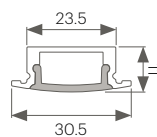

Razor Max 1-4

A versatile linear LED solution custom fabricated to meet specific project requirements. An assortment of profiles fall under the Razor Max category with a variety of power outputs, colours and finishes with the ability to surface mount, recess or suspend the systems.

TIP: The larger profile size of the Razor Max 1 & 2 provides a more proportional solution for those applications with higher ceilings or larger joinery details, whilst maintaining a low profile in design. With the extra size, higher output LED can also be used and thermally managed for longevity of the light source.

MAX 1