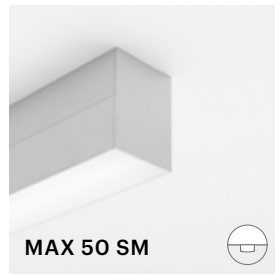

Razor Super Max 50

Razor Super Max 50 is a high output linear extrusion system designed for office applications. Available in an assortment of styles and options including recessed, suspended or surface mounted. Various outputs, colour finishes and dimming options available.

Available Finishes

Available Accessory