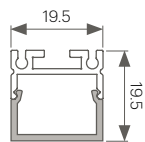

Razor 8 & 10

The Razor 8 & 10 profiles are solution based custom LED profiles, customisable in size, output and finishes. Razor 8 & 10 are perfect for those applications where you need more light. These profiles can accommodate up to 20W per metre.

Available Finishes