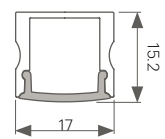

For those projects with distinctive applications needing specific solutions, we have crafted four unique linear LED

profiles. When you need an extraordinary product, Razor Specialised is here to help you achieve an extraordinary grand design.

Available Finishes

RAZOR POOL