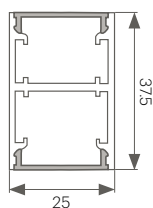

Vermont Ring

The Vermont Ring by Caribou is a collection of circular rings to suit your project requirements. Available in a number of different sizes, outputs and finishes. Vermont Rings can be suspended and or surface mounted.

Available Finishes