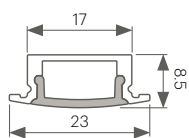

Available Finishes

Razor 5-7

CORNER PROFILES

Razor Corner Profiles are surface mounted and are custom built to your project specifications. Razor 5 and 6 are ideal for wall washing as they host a diffuser on two sides. Razor 7 is a true asymmetric LED extrusion with the LED positioned on a 45 degree angle, allowing you to push the light where you need it most.