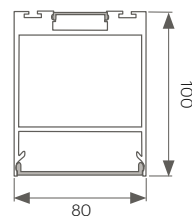

Available Finishes

Available Accessory

Razor Super Max 80

Razor Super Max 80 is a high output linear extrusion system designed for office applications. Available in an assortment of styles and options.

Available Finishes