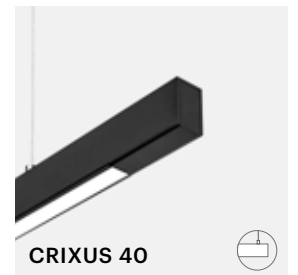

Razor Pendants

CRIXUS

Crixus is a sleek custom linear profile system designed for residential, retail and light commercial applications. Designed to be either suspended or surface mounted and available with an assortment of outputs, colour finishes (including Anodised Brass or Bronze) and dimming options available.

Available Finishes

TIP: Did you know that we can custom finish your LED Profiles in a whole variety of different colours and finishes? Crixus 20 is most popular when finished in Anodised Brass. A very popular product for over kitchen island benches with the flexibility to choose your own length.

Crixus 40 has proven popular for apartments due to the compact design, making Crixus more proportional in size when installed over kitchens in smaller spaces.