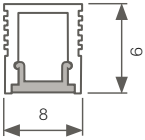

TIP

The latest trends in stair lighting show linear LED lighting used in stair treads and handrails. Razor Micro is perfect for these applications due to its compact size and impressive output.