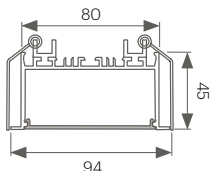

Available Finishes

Available Accessory

Razor Super Max 80

Razor Super Max 80 is a high output linear extrusion system designed for office applications. Available in an assortment of styles and options.

Available Finishes