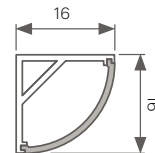

TIP: The Razor corner profiles are great for wardrobe applications. The 45° angle of the profile allows for the light to get where you need it most; on the clothes, shoes and accessories.