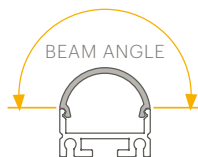

Razor 8 & 10

The Razor 8 & 10 profiles are solution based custom LED profiles, customisable in size, output and finishes. Razor 8 & 10 are perfect for those applications where you need more light. These profiles can accommodate up to 20W per metre.

Available Finishes