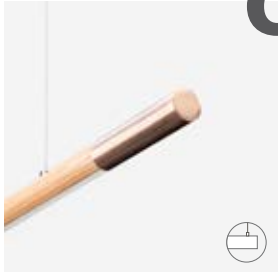

Timber Pendants

Our Timber Pendants are a series of customisable luxury linear pendant series. Set in premium quality Tasmanian Oak, American Oak or Spotted Gum with Australian sourced Copper, Brass or Powder Coated Collars. Handmade by our skilled craftspeople to your specific size. The light output is variable and can also be customisable to your project requirement.

Ochre

Beam