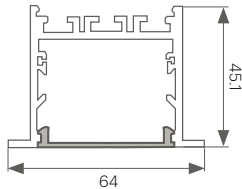

Razor Twist

The Razor Twist by Caribou is a collection of commercial grade linear profile systems custom curved to suit your project requirements. Available in a number of different sizes, outputs and finishes with various optional accessories including down lights, emergency lighting and speakers. Razor twist can be suspended, surface mounted, wall mounted or recessed.

Available Finishes