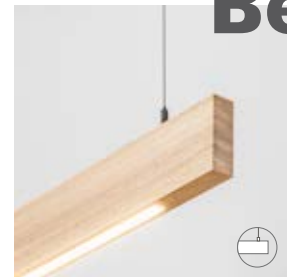

Timber Pendants

Our Timber Pendants are a series of customisable luxury linear pendant series. Set in premium quality Tasmanian Oak, American Oak or Spotted Gum with Australian sourced Copper, Brass or Powder Coated Collars. Handmade by our skilled craftspeople to your specific size. The light output is variable and can also be customisable to your project requirement.

Ochre

Beam