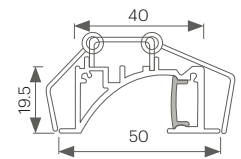

For those projects with distinctive applications needing specific solutions, we have crafted four unique linear LED

profiles. When you need an extraordinary product, Razor Specialised is here to help you achieve an extraordinary grand design.

Available Finishes

WALL WASHER