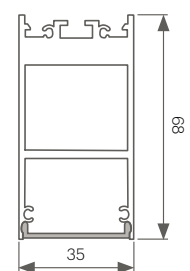

TIP: Razor Super Max can be provided in full lengths of up to 4800mm long. This is excellent in minimising joins along your system. However, for commercial projects, keep in mind height limitations with elevators if your project is located within a building.

TIP: Razor Super Max 35 is ideal for mounting between timber battens. Its slim design (35mm wide) can still accommodate all the versatility from the Caribou LED Board system to achieve just the right amount of light you need. Customers also choose to use Caribou's flexible LED strip inside Super Max 35 for a more value managed outcome.