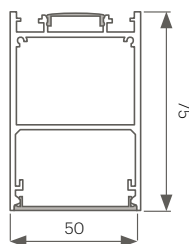

Razor Super Max 50

Razor Super Max 50 is a high output linear extrusion system designed for office applications. Available in an assortment of styles and options including recessed, suspended or surface mounted. Various outputs, colour finishes and dimming options available.

Available Finishes

Available Accessory