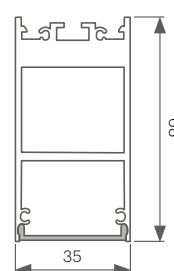

TIP: Razor Super Max can be provided in full lengths of up to 4800mm long. This is excellent in minimising joins along your system. However, for commercial projects, keep in mind height limitations with elevators if your project is located within a building.

TIP: Razor Super Max 35 is ideal for mounting between timber battens. Its slim design (35mm wide) can still accommodate all the versatility from the Caribou LED Board system to achieve just the right amount of light you need. Customers also choose to use Caribou's flexible LED strip inside Super Max 35 for a more value managed outcome.