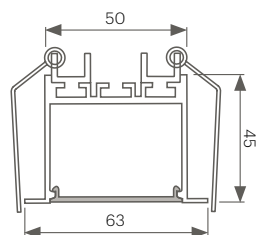

Razor Super Max 50

Razor Super Max 50 is a high output linear extrusion system designed for office applications. Available in an assortment of styles and options including recessed, suspended or surface mounted. Various outputs, colour finishes and dimming options available.

Available Finishes

Available Accessory