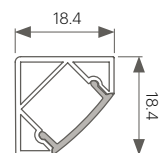

TIP: The Razor corner profiles are great for wardrobe applications. The 45° angle of the profile allows for the light to get where you need it most; on the clothes, shoes and accessories.