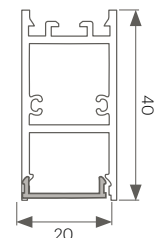

Razor Pendants

CRIXUS

Crixus is a sleek custom linear profile system designed for residential, retail and light commercial applications. Designed to be either suspended or surface mounted and available with an assortment of outputs, colour finishes (including Anodised Brass or Bronze) and dimming options available.

Available Finishes

TIP: Did you know that we can custom finish your LED Profiles in a whole variety of different colours and finishes? Crixus 20 is most popular when finished in Anodised Brass. A very popular product for over kitchen island benches with the flexibility to choose your own length.

Crixus 40 has proven popular for apartments due to the compact design, making Crixus more proportional in size when installed over kitchens in smaller spaces.