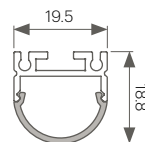

Razor 8 & 10

The Razor 8 & 10 profiles are solution based custom LED profiles, customisable in size, output and finishes. Razor 8 & 10 are perfect for those applications where you need more light. These profiles can accommodate up to 20W per metre.

Available Finishes