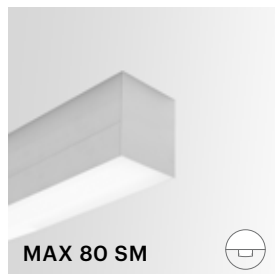

Available Finishes

Available Accessory

Razor Super Max 80

Razor Super Max 80 is a high output linear extrusion system designed for office applications. Available in an assortment of styles and options.

Available Finishes