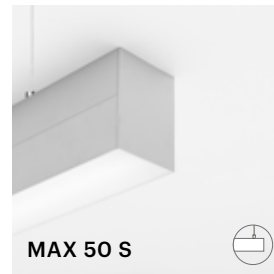

Razor Super Max 50

Razor Super Max 50 is a high output linear extrusion system designed for office applications. Available in an assortment of styles and options including recessed, suspended or surface mounted. Various outputs, colour finishes and dimming options available.

Available Finishes

Available Accessory