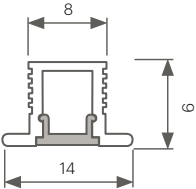

TIP

The latest trends in stair lighting show linear LED lighting used in stair treads and handrails. Razor Micro is perfect for these applications due to its compact size and impressive output.