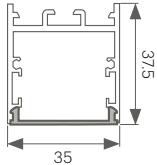

Razor Twist

The Razor Twist by Caribou is a collection of commercial grade linear profile systems custom curved to suit your project requirements. Available in a number of different sizes, outputs and finishes with various optional accessories including down lights, emergency lighting and speakers. Razor twist can be suspended, surface mounted, wall mounted or recessed.

Available Finishes