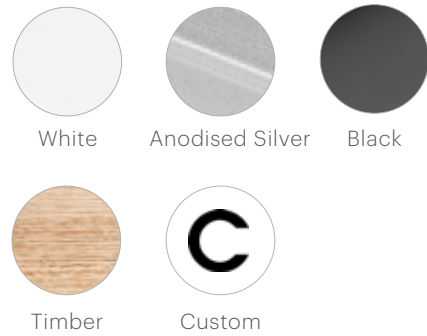

Available Finishes