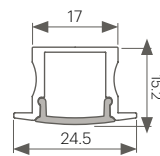

Razor 1-4

MINI PROFILES

The Caribou Razor Mini LED profiles are built to your specific project requirements. An assortment of different aluminium profile designs are available to suit your application, including Surface Mounted, Recessed, Angled and Trimless. Caribou also offers the Razor Black Edition, which is a unique diffuser system that is blacked out when off, but illuminates a white light when on.

Available Finishes