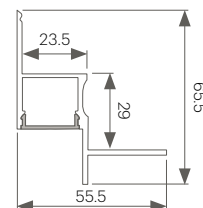

Razor Specialised

GRAZER, FLOOR,
WALL WASH & POOL