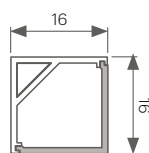

TIP: The Razor corner profiles are great for wardrobe applications. The 45° angle of the profile allows for the light to get where you need it most; on the clothes, shoes and accessories.