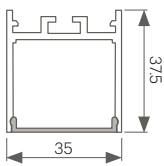

Available Finishes

Razor Max 3 & 4 are an excellent choice for commercial projects and offer the most flexibility for applications including surface mounted, recessed, suspended, wall mounted and trimless with a full complement of LED options (refer to the specifications at the back of the catalogue).