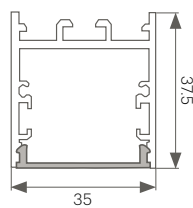

Vermont Ring

The Vermont Ring by Caribou is a collection of circular rings to suit your project requirements. Available in a number of different sizes, outputs and finishes. Vermont Rings can be suspended and or surface mounted.

Available Finishes