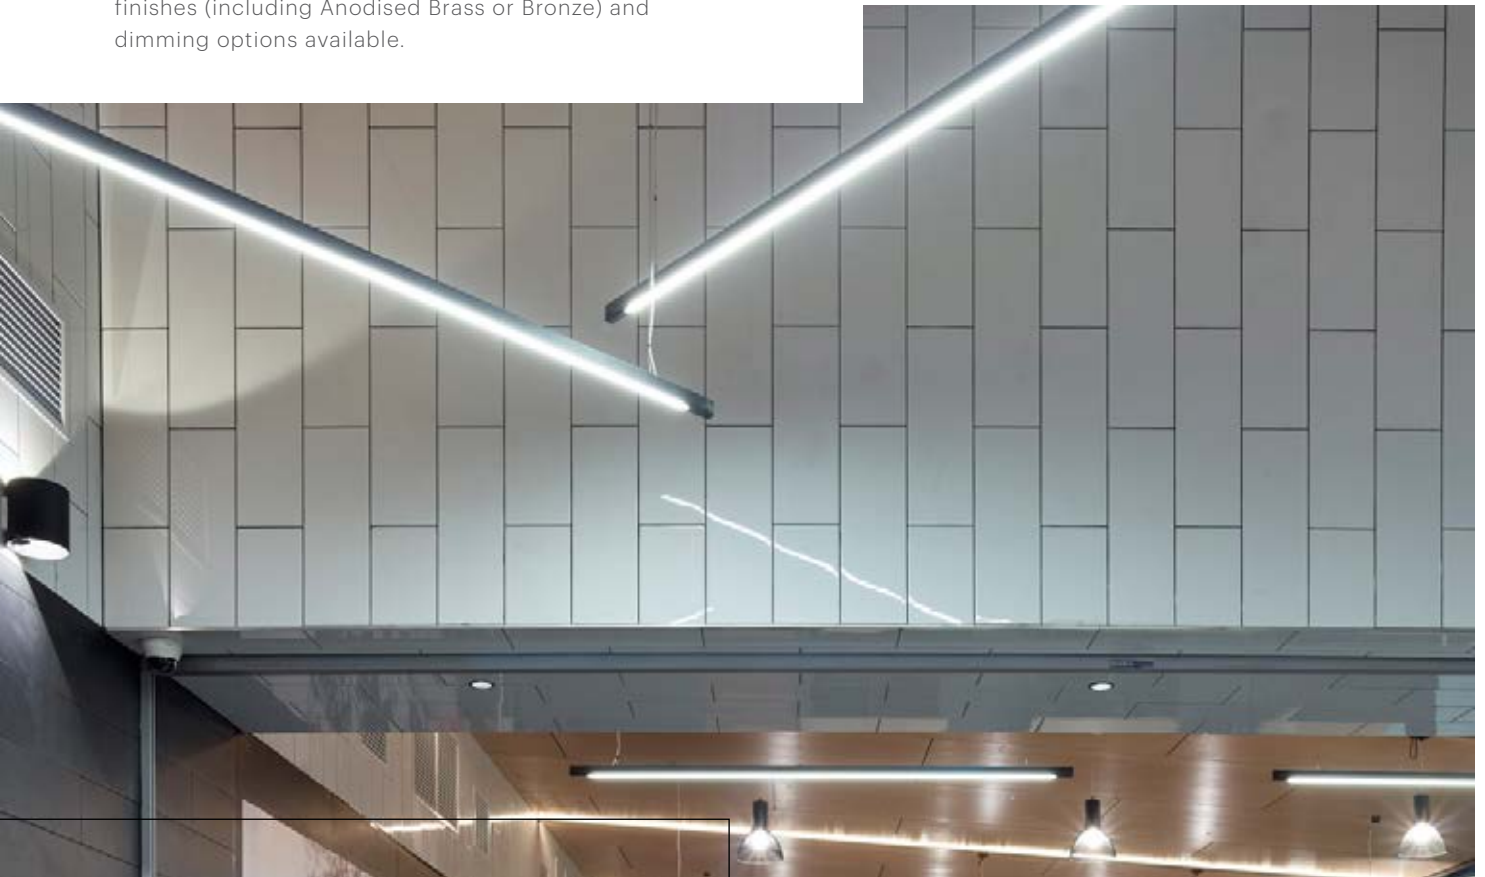

Razor Pendants

CRIXUS

Crixus is a sleek custom linear profile system designed for residential, retail and light commercial applications. Designed to be either suspended or surface mounted and available with an assortment of outputs, colour finishes (including Anodised Brass or Bronze) and dimming options available.

Available Finishes

TIP: Did you know that we can custom finish your LED Profiles in a whole variety of different colours and finishes? Crixus 20 is most popular when finished in Anodised Brass. A very popular product for over kitchen island benches with the flexibility to choose your own length.

Crixus 40 has proven popular for apartments due to the compact design, making Crixus more proportional in size when installed over kitchens in smaller spaces.