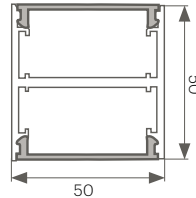

Razor Twist

The Razor Twist by Caribou is a collection of commercial grade linear profile systems custom curved to suit your project requirements. Available in a number of different sizes, outputs and finishes with various optional accessories including down lights, emergency lighting and speakers. Razor twist can be suspended, surface mounted, wall mounted or recessed.

Available Finishes