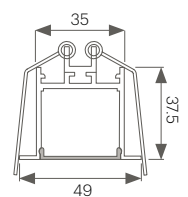

Razor Max 1-4

A versatile linear LED solution custom fabricated to meet specific project requirements. An assortment of profiles fall under the Razor Max category with a variety of power outputs, colours and finishes with the ability to surface mount, recess or suspend the systems.

TIP: The larger profile size of the Razor Max 1 & 2 provides a more proportional solution for those applications with higher ceilings or larger joinery details, whilst maintaining a low profile in design. With the extra size, higher output LED can also be used and thermally managed for longevity of the light source.

MAX 3