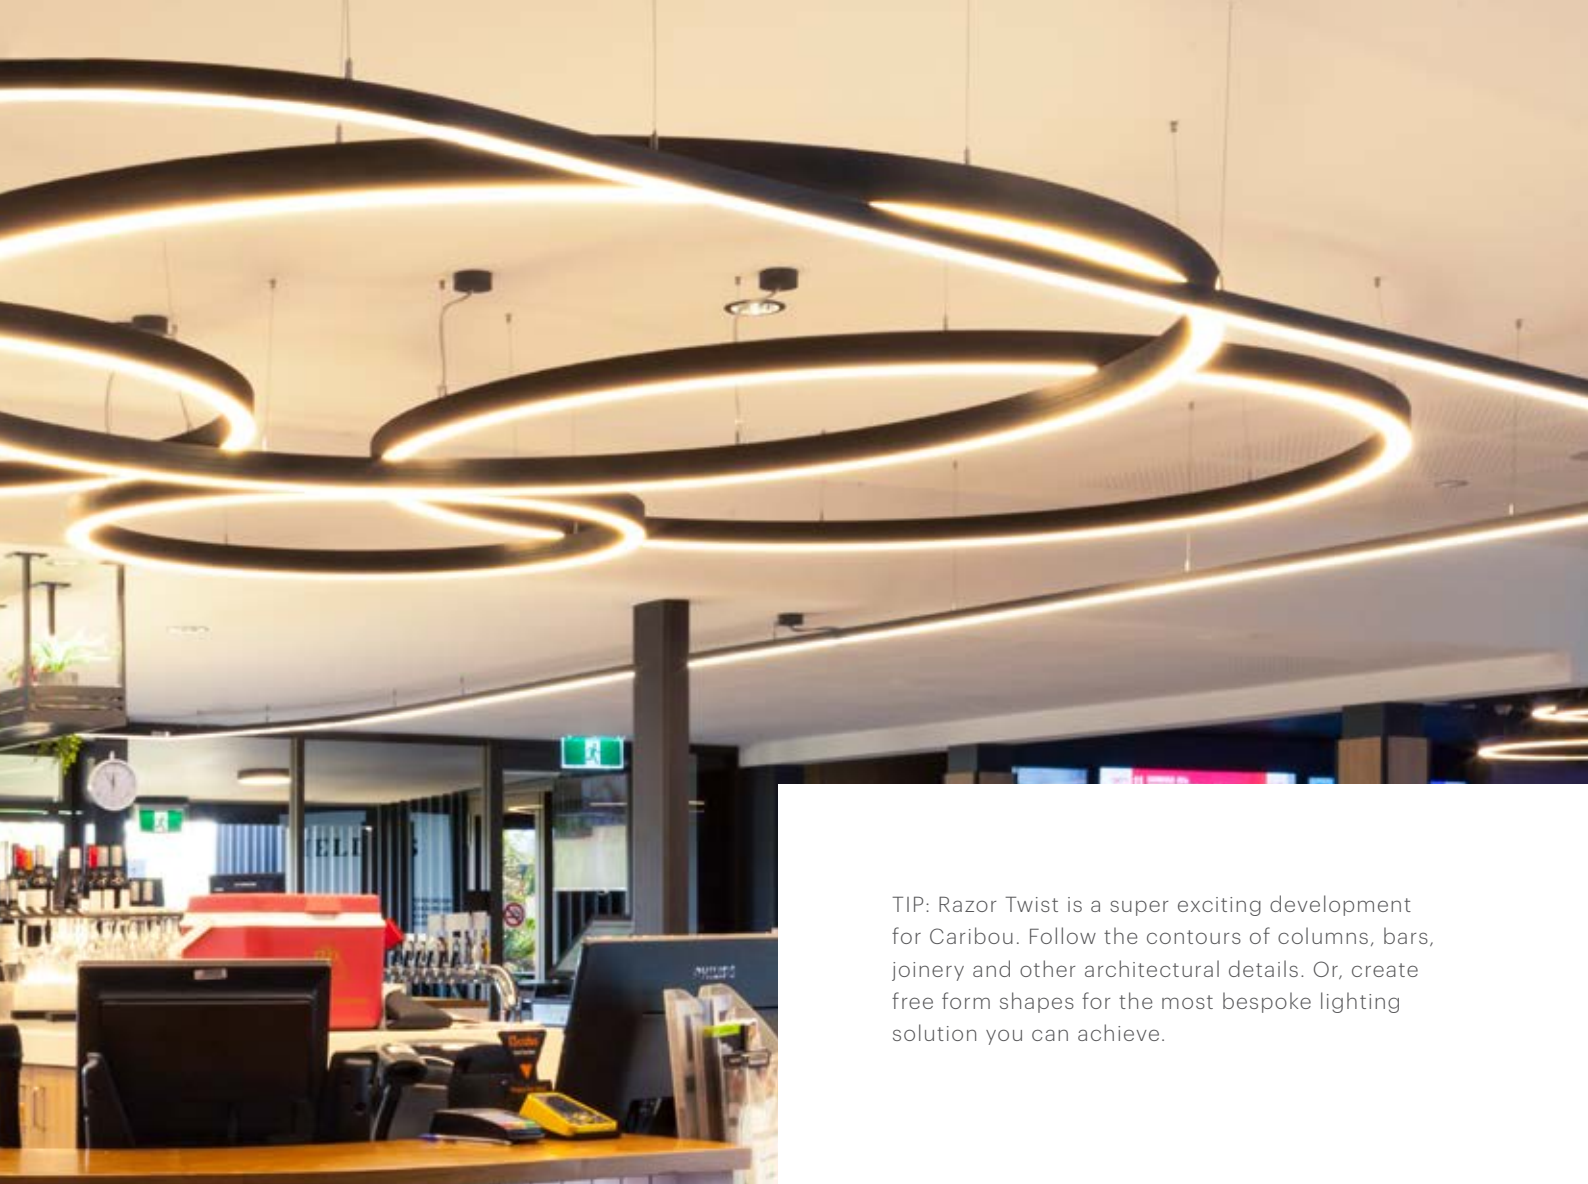

TIP: Razor Twist is a super exciting development for Caribou. Follow the contours of columns, bars, joinery and other architectural details. Or, create free form shapes for the most bespoke lighting solution you can achieve.