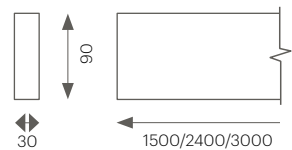

Ochre

Beam

Our Workshop Capabilities

The design opportunities surrounding the Caribou Razor systems are merely limited to your imagination. With over 65 different profiles, hundreds of colour options and a multitude of lighting possibilities available, Razor provides design professionals the chance to dream something unique and innovative for their next project. With all of our Razor profiles hand assembled in our Brisbane warehouse, custom is never far away.