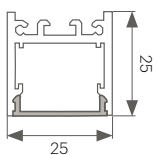

Vermont Ring

The Vermont Ring by Caribou is a collection of circular rings to suit your project requirements. Available in a number of different sizes, outputs and finishes. Vermont Rings can be suspended and or surface mounted.

Available Finishes