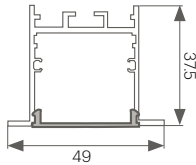

Razor Twist

The Razor Twist by Caribou is a collection of commercial grade linear profile systems custom curved to suit your project requirements. Available in a number of different sizes, outputs and finishes with various optional accessories including down lights, emergency lighting and speakers. Razor twist can be suspended, surface mounted, wall mounted or recessed.

Available Finishes