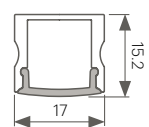

Available Finishes

Razor 5-7

CORNER PROFILES

Razor Corner Profiles are surface mounted and are custom built to your project specifications. Razor 5 and 6 are ideal for wall washing as they host a diffuser on two sides. Razor 7 is a true asymmetric LED extrusion with the LED positioned on a 45 degree angle, allowing you to push the light where you need it most.