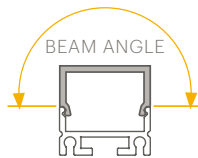

Razor 8 & 10

The Razor 8 & 10 profiles are solution based custom LED profiles, customisable in size, output and finishes. Razor 8 & 10 are perfect for those applications where you need more light. These profiles can accommodate up to 20W per metre.

Available Finishes