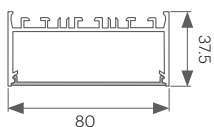

Available Finishes

Available Accessory

Razor Super Max 80

Razor Super Max 80 is a high output linear extrusion system designed for office applications. Available in an assortment of styles and options.

Available Finishes