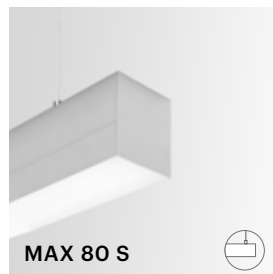

Available Finishes

Available Accessory

Razor Super Max 80

Razor Super Max 80 is a high output linear extrusion system designed for office applications. Available in an assortment of styles and options.

Available Finishes