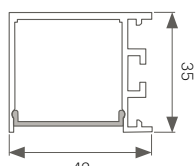

Available Finishes

Razor Max 3 & 4 are an excellent choice for commercial projects and offer the most flexibility for applications including surface mounted, recessed, suspended, wall mounted and trimless with a full complement of LED options (refer to the specifications at the back of the catalogue).