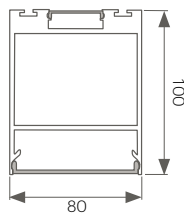

Available Finishes

Available Accessory

Razor Super Max 80

Razor Super Max 80 is a high output linear extrusion system designed for office applications. Available in an assortment of styles and options.

Available Finishes