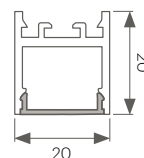

Razor Pendants

CRIXUS

Crixus is a sleek custom linear profile system designed for residential, retail and light commercial applications. Designed to be either suspended or surface mounted and available with an assortment of outputs, colour finishes (including Anodised Brass or Bronze) and dimming options available.

Available Finishes

TIP: Did you know that we can custom finish your LED Profiles in a whole variety of different colours and finishes? Crixus 20 is most popular when finished in Anodised Brass. A very popular product for over kitchen island benches with the flexibility to choose your own length.

Crixus 40 has proven popular for apartments due to the compact design, making Crixus more proportional in size when installed over kitchens in smaller spaces.