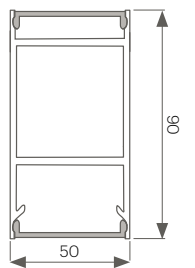

Razor Super Max 50

Razor Super Max 50 is a high output linear extrusion system designed for office applications. Available in an assortment of styles and options including recessed, suspended or surface mounted. Various outputs, colour finishes and dimming options available.

Available Finishes

Available Accessory