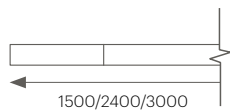

Ochre

Beam

Our Workshop Capabilities

The design opportunities surrounding the Caribou Razor systems are merely limited to your imagination. With over 65 different profiles, hundreds of colour options and a multitude of lighting possibilities available, Razor provides design professionals the chance to dream something unique and innovative for their next project. With all of our Razor profiles hand assembled in our Brisbane warehouse, custom is never far away.