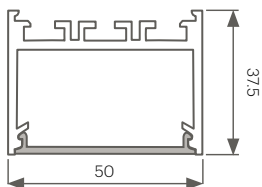

Razor Super Max 50

Razor Super Max 50 is a high output linear extrusion system designed for office applications. Available in an assortment of styles and options including recessed, suspended or surface mounted. Various outputs, colour finishes and dimming options available.

Available Finishes

Available Accessory