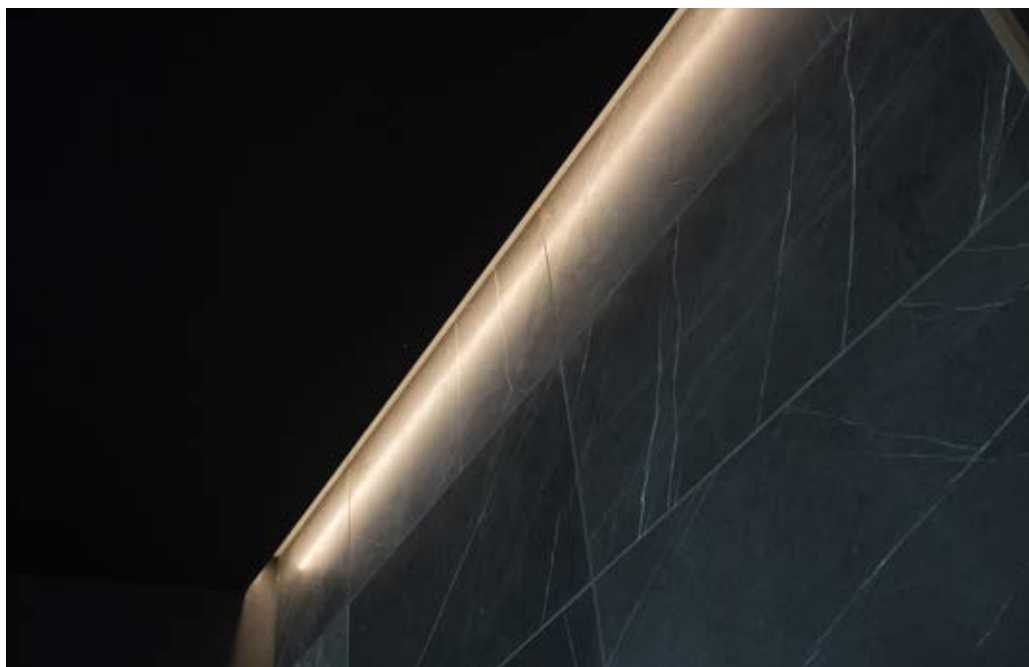

Razor Specialised

GRAZER, FLOOR,
WALL WASH & POOL